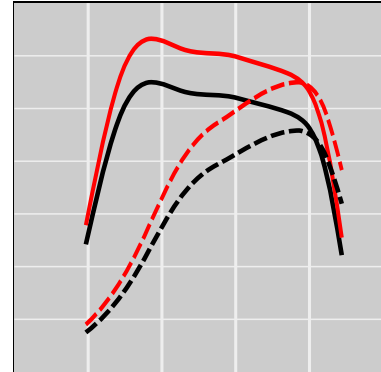

Nissan Terrano 2.7L TD Zexel, 92 kW

Power Enhancement

	Power	Torque
Stock	92 kW	278 Nm
STEINBAUER	110 kW	330 Nm
Price (8% MwSt incl.):		E
Part Number:		200012
Designation:		STTCLOA
One Year Guarantee (on STEINBAUER products):		Free