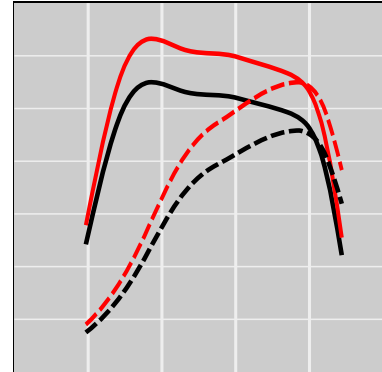

## Case IH Puma 140 6.7L FPT Stage V, 138 HP

### Power Enhancement

	Power	Torque
Stock	138 HP	483 lb-ft
<b>STEINBAUER</b>	<b>172 HP</b>	<b>603 lb-ft</b>

Price: on request  
 Part Number: 220854  
 Designation: STT-LSDT-101483-275  
 One Year Guarantee (on STEINBAUER products): Free