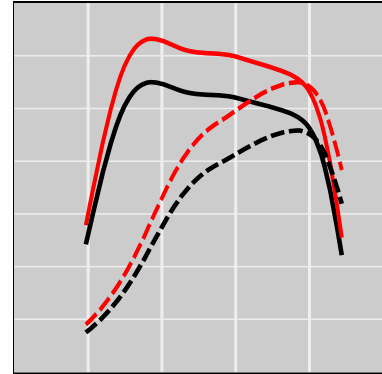

Case IH Puma 175 6.7L FPT Stage V, 177 HP

Power Enhancement

	Power	Torque
Stock	177 HP	620 lb-ft
STEINBAUER	221 HP	774 lb-ft

Price: on request
 Part Number: 220854
 Designation: STT-LSDT-101483-275
 One Year Guarantee (on STEINBAUER products): Free

Power Enhancement

	Power	Torque
Stock	177 HP	620 lb-ft
STEINBAUER	221 HP	774 lb-ft

Price: on request
 Part Number: 240061
 Designation: ST-AGRI-105069-CNH
 One Year Guarantee (on STEINBAUER products): Free