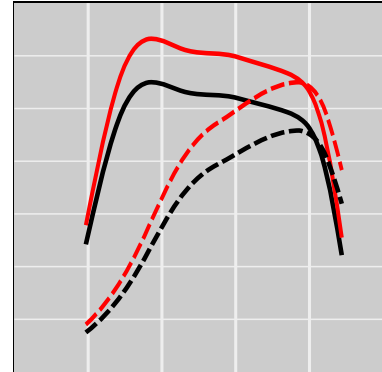

Claas Lexion 560R 8.8L CAT C9, 350 HP

Power Enhancement

	Power	Torque
Stock	350 HP	0 lb-ft
STEINBAUER	420 HP	0 lb-ft

Price:	on request
Part Number:	220239
Designation:	STT-LSDT-101350-750
One Year Guarantee (on STEINBAUER products):	Free