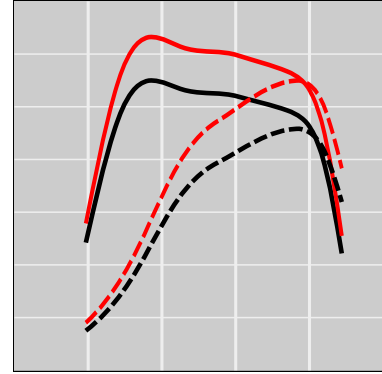

John Deere 410R 9.0L PowerTech Tier 4F (Rectangular Injector Connector), 310 HP

Power Enhancement

	Power	Torque
Stock	310 HP	0 lb-ft
STEINBAUER	386 HP	0 lb-ft

Price: on request
Part Number: 230190
Designation: ST-AGRI-104269-JDR
One Year Guarantee (on STEINBAUER products): Free