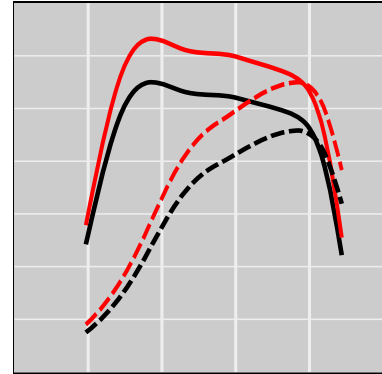

John Deere 6175M (2018-Current) 6.8L PowerTech PSS Tier 4F, 173 HP

Power Enhancement

	Power	Torque
Stock	173 HP	583 lb-ft
STEINBAUER	216 HP	728 lb-ft

Price: on request
 Part Number: 230180
 Designation: ST-AGRI-103076-JDR
 One Year Guarantee (on STEINBAUER products): Free