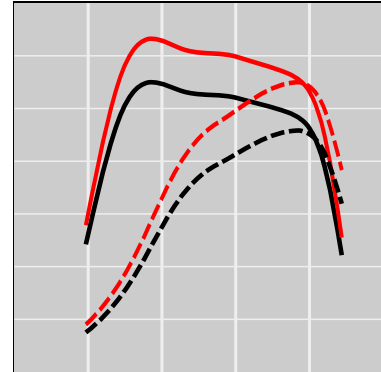

John Deere 6530 6.8L CR 4V Premium, 114 HP

Power Enhancement

	Power	Torque
Stock	114 HP	372 lb-ft
STEINBAUER	137 HP	446 lb-ft

Price: on request
 Part Number: 220024
 Designation: STT-LSDT-100714-300
 One Year Guarantee (on STEINBAUER products): Free

Power Enhancement

	Power	Torque
Stock	114 HP	372 lb-ft
STEINBAUER	137 HP	446 lb-ft

Price: on request
 Part Number: 230059
 Designation: ST-AGRI-103201-JDR
 One Year Guarantee (on STEINBAUER products): Free