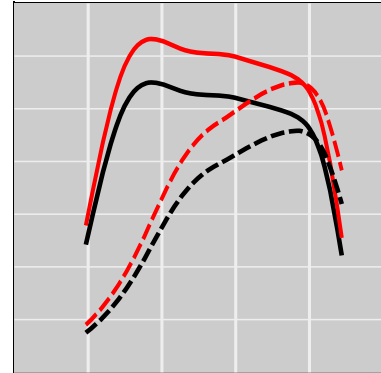

John Deere 7R 210 6.8L PowerTech PVS Stage V (Circular Injector Connector), 207 HP

Power Enhancement

	Power	Torque
Stock	207 HP	0 lb·ft
STEINBAUER	257 HP	0 lb·ft

Price: on request
 Part Number: 230215
 Designation: STT-LSDT-105251-200
 One Year Guarantee (on STEINBAUER products): Free