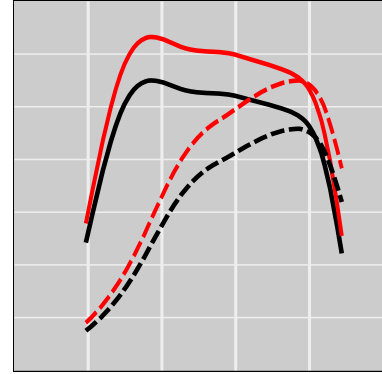

John Deere 8R 310 9.0L PowerTech PVS Tier 4F (Circular Injector Connector), 306 HP

Power Enhancement

	Power	Torque
Stock	306 HP	0 lb·ft
STEINBAUER	382 HP	0 lb·ft

Price: on request
Part Number: 230215
Designation: STT-LSDT-105251-200
One Year Guarantee (on STEINBAUER products): Free

Additional Products

	Part Number	Price
Switch	200086	$20

STEINBAUER Tuning Technologies Inc. Halifax Station 364 Crompton Street Charlotte, NC 28273 Toll Free: 1-877-886-4649 T: 704-587-0856 F: 704-587-0896 E: info@steinbauerusa.com