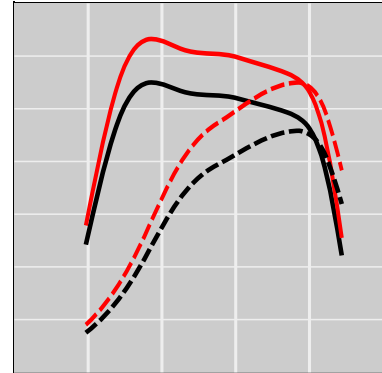

John Deere 8RT 370 9.0L PowerTech PSS Stage V (Rectangular Injector Connector), 365 HP

Power Enhancement

	Power	Torque
Stock	365 HP	0 lb-ft
STEINBAUER	456 HP	0 lb-ft

Price: on request
Part Number: 230206
Designation: ST-AGRI-105104-JDR
One Year Guarantee (on STEINBAUER products): Free