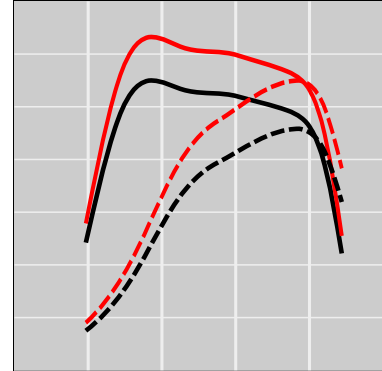

John Deere 8RX 410 9.0L PowerTech PSS Stage V (Rectangular Injector Connector), 405 HP

Power Enhancement

	Power	Torque
Stock	405 HP	0 lb-ft
STEINBAUER	506 HP	0 lb-ft

Price: on request
 Part Number: 230206
 Designation: ST-AGRI-105104-JDR
 One Year Guarantee (on STEINBAUER products): Free