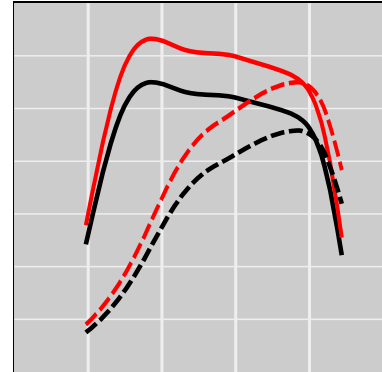

Kubota Grand L4760 2.4L V2403-CR Tier 4F, 48 HP

Power Enhancement

	Power	Torque
Stock	48 HP	0 lb-ft
STEINBAUER	58 HP	0 lb-ft

Price:	on request
Part Number:	240163
Designation:	ST-AGRI-106058-KUB
One Year Guarantee (on STEINBAUER products):	Free