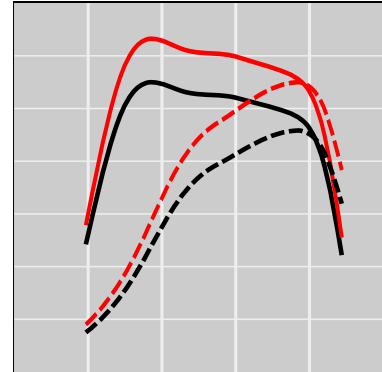

Kubota Grand L6060 2.4L V2403-CR Tier 4F, 62 HP

Power Enhancement

	Power	Torque
Stock	62 HP	0 lb-ft
STEINBAUER	75 HP	0 lb-ft

Price:	on request
Part Number:	240163
Designation:	ST-AGRI-106058-KUB
One Year Guarantee (on STEINBAUER products):	Free