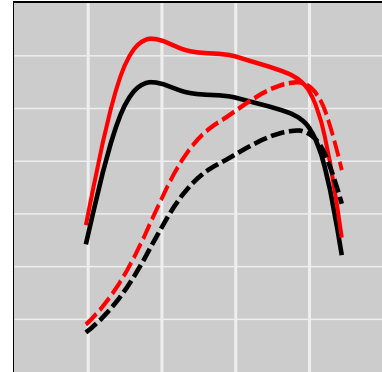

Lindner Geotrac 103 4.4, 101 HP

Power Enhancement

	Power	Torque
Stock	101 HP	306 lb-ft
STEINBAUER	126 HP	383 lb-ft

Price: on request
 Part Number: 230169
 Designation: ST-AGRI-104012-PER
 One Year Guarantee (on STEINBAUER products): Free

Power Enhancement

	Power	Torque
Stock	101 HP	306 lb-ft
STEINBAUER	126 HP	383 lb-ft

Price: on request
 Part Number: 240159
 Designation: ST-AGRI-106055-PER
 One Year Guarantee (on STEINBAUER products): Free