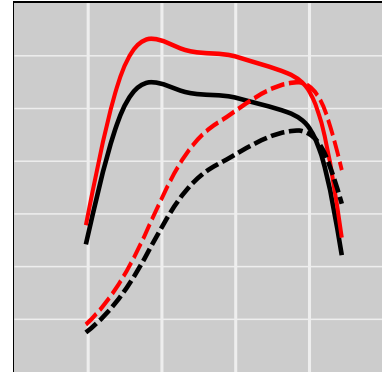

Mercedes-Benz B 200 CDI 1.8L EUR5, 134 HP

Power Enhancement

	Power	Torque
Stock	134 HP	221 lb-ft
STEINBAUER	161 HP	266 lb-ft

Price:	on request
Part Number:	220589
Designation:	STT-LSDP-102439-400
One Year Guarantee (on STEINBAUER products):	Free