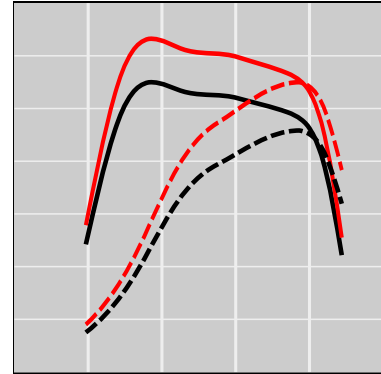

New Holland T7.215 S 6.7L FPT Stage V, 192 HP

Power Enhancement

	Power	Torque
Stock	192 HP	645 lb-ft
STEINBAUER	240 HP	807 lb-ft

Price: on request
 Part Number: 220854
 Designation: STT-LSDT-101483-275
 One Year Guarantee (on STEINBAUER products): Free