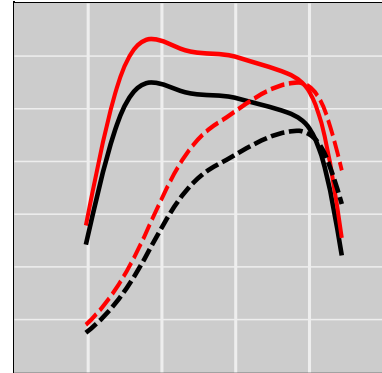

New Holland T8.410 SmartTrax 8.7L FPT Cursor 9 (8 connector ECU) Stage V, 335 HP

Power Enhancement

	Power	Torque
Stock	335 HP	0 lb·ft
STEINBAUER	402 HP	0 lb·ft

Price: on request
 Part Number: 240075
 Designation: ST-AGRI-105463-CNH
 One Year Guarantee (on STEINBAUER products): Free