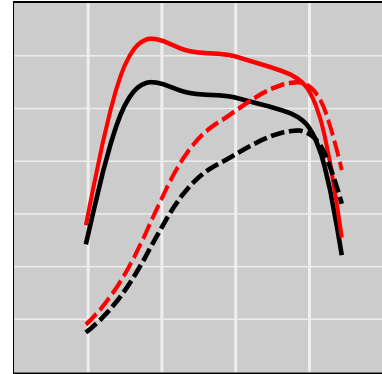

Peugeot 407 2.0 HDI, 120 kW

Power Enhancement

	Power	Torque
Stock	120 kW	340 Nm
STEINBAUER	143 kW	405 Nm
Price:	L	
Part Number:	220069	
Designation:	STT-LSDP-102448-250	
TÜV Certificate (a value of € 150,-):	Free, TÜV Nr. 102075-man., 102076-autom.	
One Year Guarantee (on STEINBAUER products):	Free	