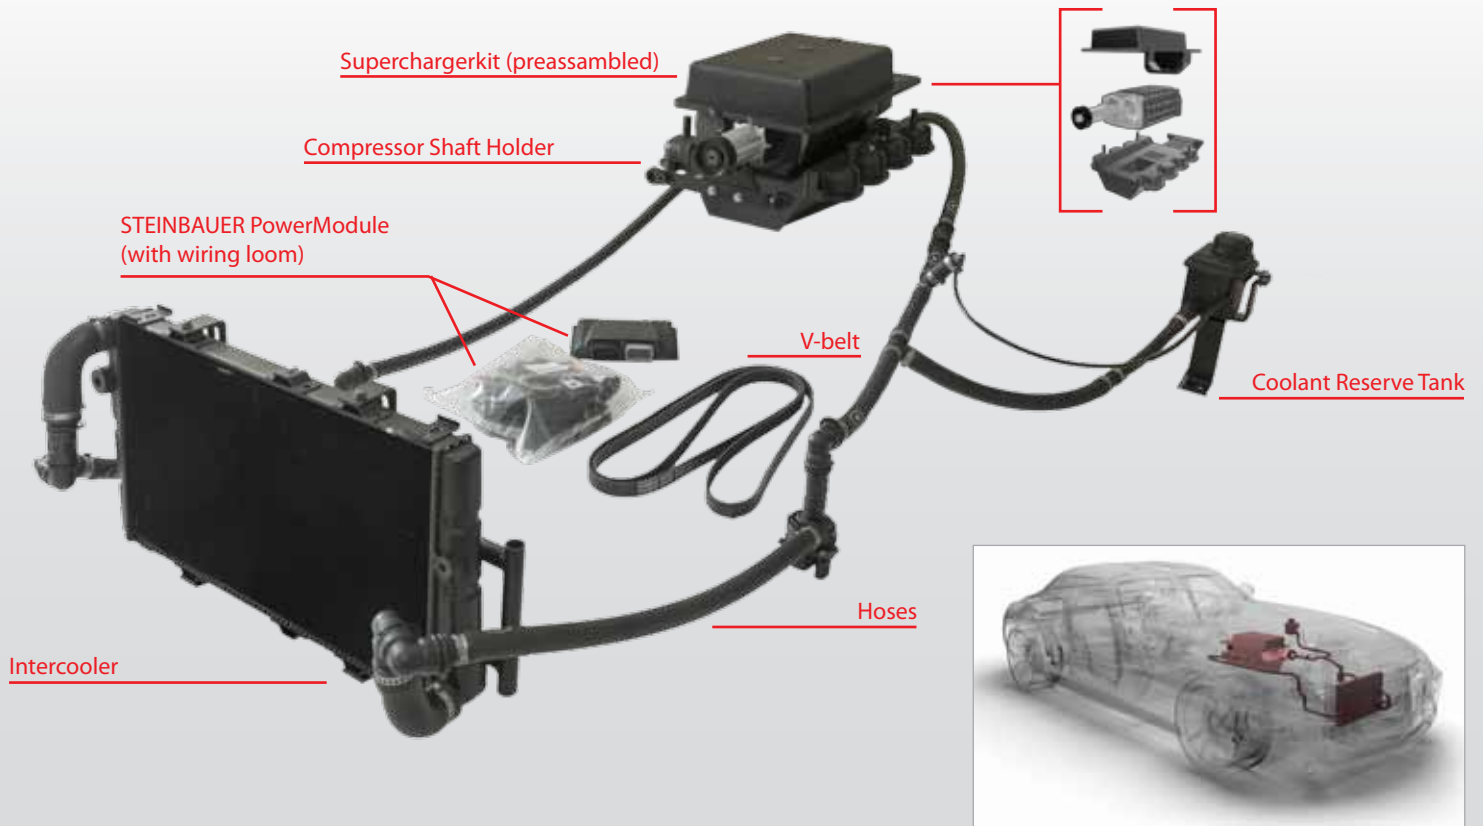

Using the latest in 3D scanning and design technology our stylish, compact kit has been engineered to perfection to fit seamlessly inside your engine compartment. Designed as a complete 'bolt on' kit and fully reversible system our engineering team has ensured that the STEINBAUER SuperchargerKit delivers true raw performance whilst not effecting drivability.

Leaders in intelligent additional performance electronics, STEINBAUER's PerformanceModule allows no interference with the original ECU and contains active control sensors that continue to monitor engine safety parameters.

### SuperchargerKit – package includes

**10 individual components** – world class engineering design means we have done most of the work for you.

**Eaton Supercharger** - the most advanced supercharger in the world.

**OEM Air Intake Manifold seals included** – ensuring a clean new seal for the intake manifold.

Easy click in system

Limited preassembly

Looks like original