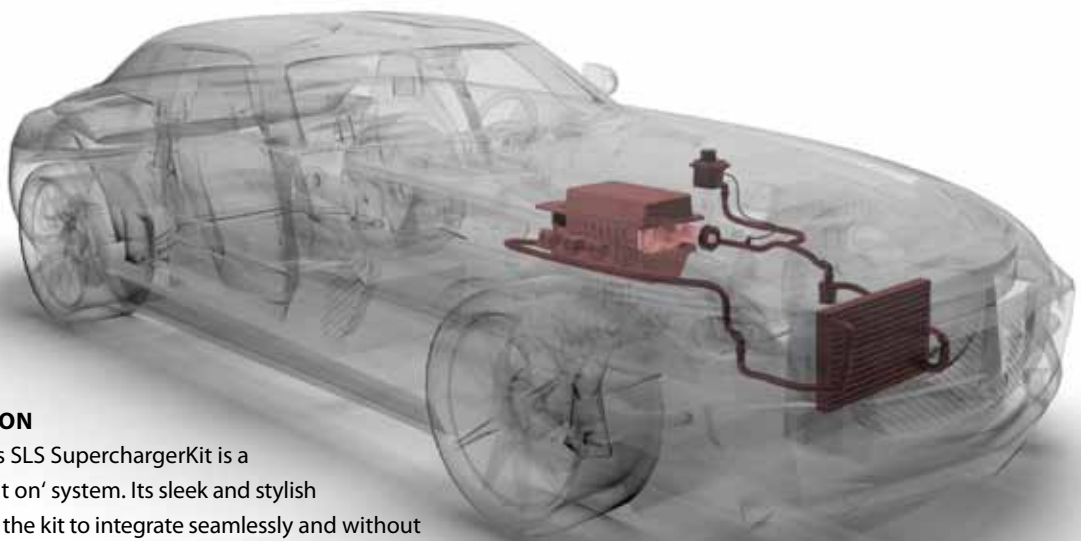

DRIVE THE STEINBAUER MERCEDES SLS  
IMPROVING ON PERFECTION

STEINBAUER

Mercedes Benz SLS 6.3 AMG 571 HP (420 kW)

750 HP  
840 Nm

## Introducing the *Limited Edition* **STEINBAUER Mercedes SLS SuperchargerKit.**

With cutting-edge design, advanced engineering and craftsmanship STEINBAUER has transformed this luxury sports car into the ultimate in unsurpassed motoring pleasure and extreme performance.

Using the latest in 3D scanning and design technology our stylish, compact kit has been engineered to perfection to fit seamlessly inside your engine compartment. Designed as a complete 'bolt on' kit and fully reversible system our engineering team has ensured that the STEINBAUER SuperchargerKit delivers true raw performance whilst not effecting drivability.

Leaders in intelligent additional performance electronics, STEINBAUER's PerformanceModule allows no interference with the original ECU and contains active control sensors that continue to monitor engine safety parameters.