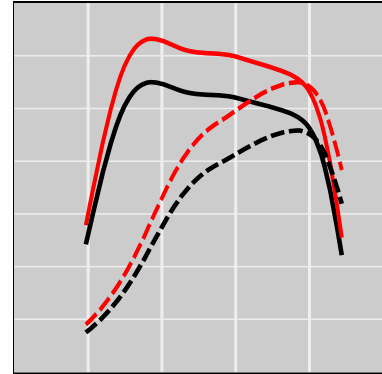

Case IH 3240 6.7L FPT Tier 4B / Tier 4F, 251 HP

Power Enhancement

	Power	Torque
Stock	251 HP	0 lb-ft
STEINBAUER	301 HP	0 lb-ft

Price: on request
 Part Number: 220708
 Designation: STT-LSDT-102823-275
 One Year Guarantee (on STEINBAUER products): Free