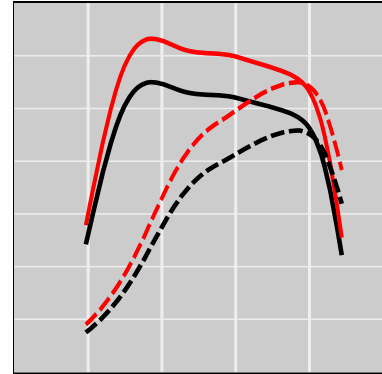

Case IH 3340 6.7L FPT Tier 4B / Tier 4F, 284 HP

Power Enhancement

	Power	Torque
Stock	284 HP	0 lb-ft
STEINBAUER	342 HP	0 lb-ft

Price: on request
 Part Number: 220708
 Designation: STT-LSDT-102823-275
 One Year Guarantee (on STEINBAUER products): Free