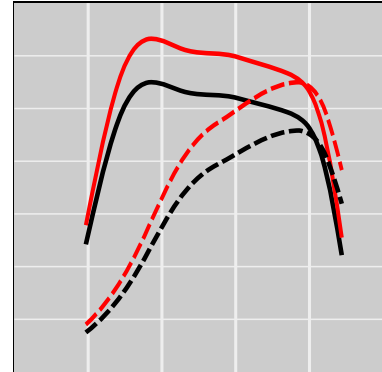

Case IH Axial-Flow 6150 (2014-2015) 8.7L Tier 4F, 349 HP

Power Enhancement

	Power	Torque
Stock	349 HP	0 lb-ft
STEINBAUER	436 HP	0 lb-ft

Price: on request
 Part Number: 220785
 Designation: STT-LSDT-103384-300
 One Year Guarantee (on STEINBAUER products): Free