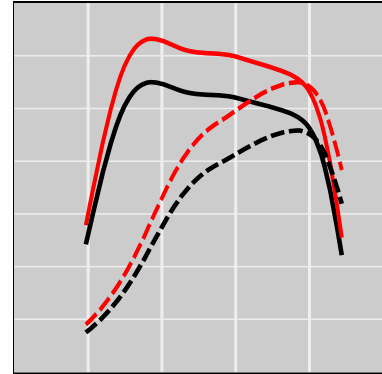

Case IH Axial-Flow 7010 8.7L Iveco Cursor 9 Tier 3, 350 HP

Power Enhancement

	Power	Torque
Stock	350 HP	0 lb-ft
STEINBAUER	437 HP	0 lb-ft

Price: on request
 Part Number: 220428
 Designation: STT-LSDT-101261-1000
 One Year Guarantee (on STEINBAUER products): Free