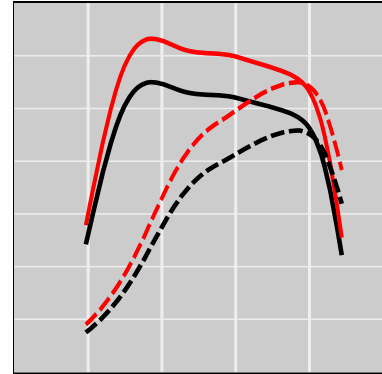

Case IH Axial-Flow 7120 8.7L Iveco Cursor 9 Tier 3, 359 HP

Power Enhancement

	Power	Torque
Stock	359 HP	0 lb-ft
STEINBAUER	430 HP	0 lb-ft

Price: on request
Part Number: 220428
Designation: STT-LSDT-101261-1000
One Year Guarantee (on STEINBAUER products): Free