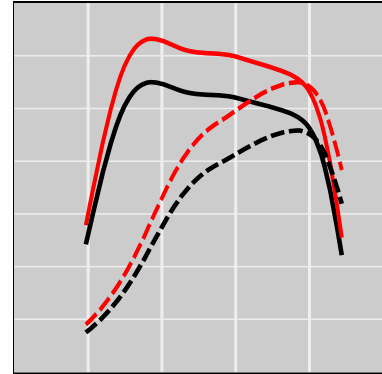

Case IH Axial-Flow 7130 8.7L FPT Tier 4A, 350 HP

Power Enhancement

	Power	Torque
Stock	350 HP	0 lb-ft
STEINBAUER	438 HP	0 lb-ft

Price: on request
 Part Number: 220557
 Designation: STT-LSDT-101261-400
 One Year Guarantee (on STEINBAUER products): Free