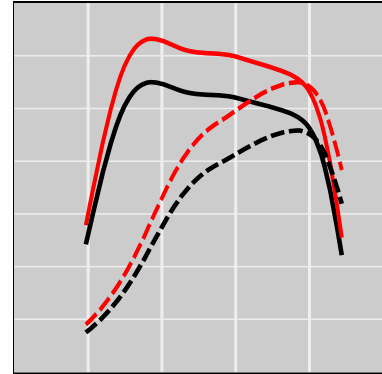

Case IH Axial-Flow 9230 12.9L FPT Cursor 13 Tier 4A, 500 HP

Power Enhancement

	Power	Torque
Stock	500 HP	0 lb-ft
STEINBAUER	626 HP	0 lb-ft

Price: on request
 Part Number: 220421
 Designation: STT-LSDT-101261-600
 One Year Guarantee (on STEINBAUER products): Free