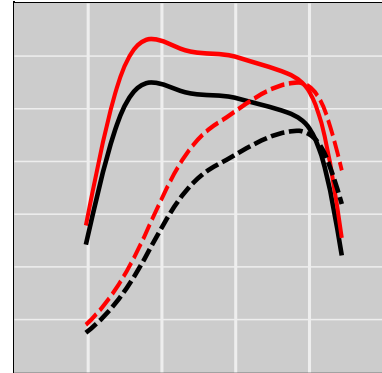

Case IH Axial-Flow 9250 (Model Year: 2016-2025) 15.9L FPT Tier 4B / Tier 4F, 550 HP

Power Enhancement

	Power	Torque
Stock	550 HP	0 lb·ft
STEINBAUER	687 HP	0 lb·ft

Price: on request
 Part Number: 240134
 Designation: ST-AGRI-105829-CNH
 One Year Guarantee (on STEINBAUER products): Free