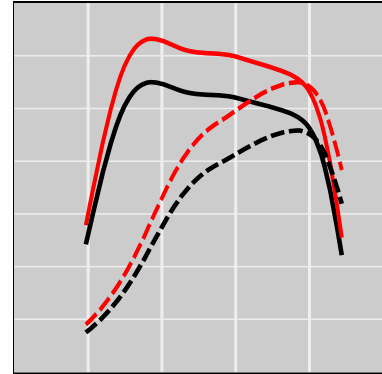

Case IH Cotton Express 635 8.7L Iveco Cursor 9 Tier 3, 394 HP

Power Enhancement

	Power	Torque
Stock	394 HP	0 lb-ft
STEINBAUER	505 HP	0 lb-ft

Price: on request
Part Number: 220695
Designation: STT-LSDT-101261-400
One Year Guarantee (on STEINBAUER products): Free