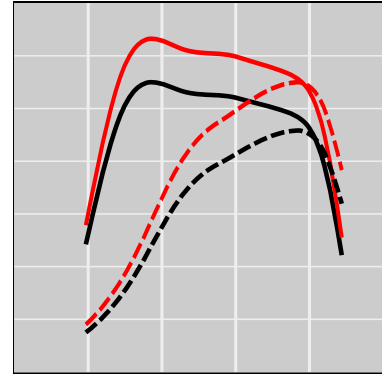

Case IH CVX 1145 6.6L Sisu 66 (VP44), 145 HP

Power Enhancement

	Power	Torque
Stock	145 HP	450 lb-ft
STEINBAUER	181 HP	563 lb-ft

Price:	on request
Part Number:	220022
Designation:	STT-LSDT-100804-400
One Year Guarantee (on STEINBAUER products):	Free