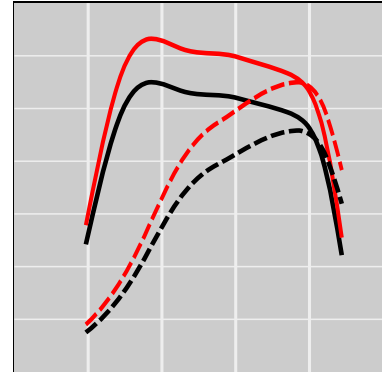

Case IH CVX 1195 6.6L Sisu 66 Tier 3, 193 HP

Power Enhancement

	Power	Torque
Stock	193 HP	584 lb-ft
STEINBAUER	241 HP	730 lb-ft

Price:	on request
Part Number:	220127
Designation:	STT-LSDT-101192-220
One Year Guarantee (on STEINBAUER products):	Free