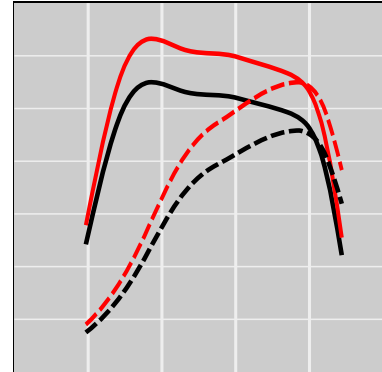

Case IH Magnum 200 6.7L FPT Tier 4B / Tier 4F, 200 HP

Power Enhancement

	Power	Torque
Stock	200 HP	0 lb-ft
STEINBAUER	249 HP	0 lb-ft

Price: on request
Part Number: 220808
Designation: STT-LSDT-103384-275
One Year Guarantee (on STEINBAUER products): Free