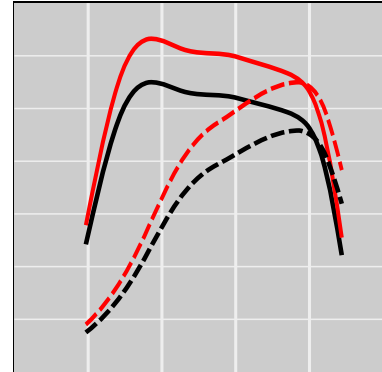

Case IH Magnum 220 6.7L FPT Tier 4B / Tier 4F, 220 HP

Power Enhancement

	Power	Torque
Stock	220 HP	0 lb-ft
STEINBAUER	275 HP	0 lb-ft

Price: on request
 Part Number: 220808
 Designation: STT-LSDT-103384-275
 One Year Guarantee (on STEINBAUER products): Free