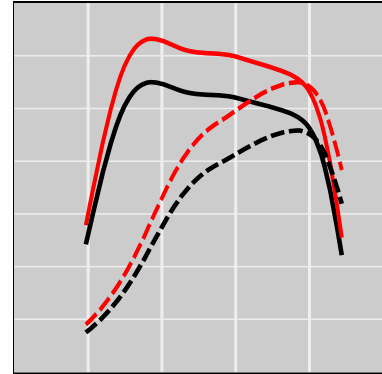

Case IH Magnum 250 CVX (2014-2015) 8.7L FPT Tier 4B / Tier 4F, 245 HP

Power Enhancement

	Power	Torque
Stock	245 HP	0 lb-ft
STEINBAUER	306 HP	0 lb-ft

Price: on request
Part Number: 220785
Designation: STT-LSDT-103384-300
One Year Guarantee (on STEINBAUER products): Free