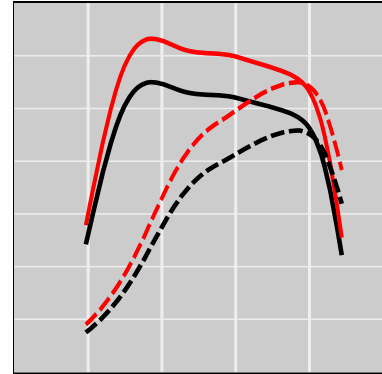

Case IH Magnum 310 CVX (2014-2015) 8.7L FPT Tier 4B / Tier 4F, 306 HP

Power Enhancement

	Power	Torque
Stock	306 HP	0 lb-ft
STEINBAUER	382 HP	0 lb-ft

Price: on request
Part Number: 220785
Designation: STT-LSDT-103384-300
One Year Guarantee (on STEINBAUER products): Free