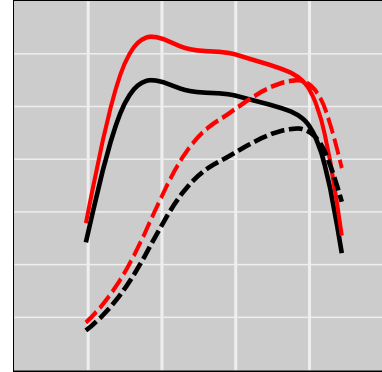

Case IH Maxxum 145 CVT 4.5L FPT Tier 4B / Tier 4F, 139 HP

Power Enhancement

	Power	Torque
Stock	139 HP	448 lb-ft
STEINBAUER	174 HP	0 lb-ft

Price:	on request
Part Number:	220824
Designation:	STT-LSDT-103147-450
One Year Guarantee (on STEINBAUER products):	Free

Additional Products

	Part Number	Price
Switch	200086	$20