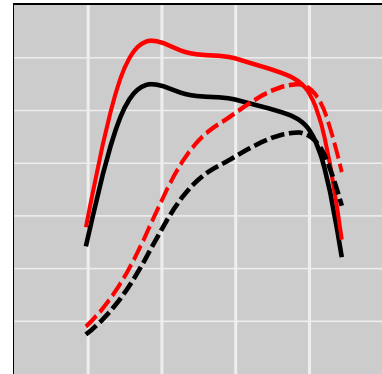

## Case IH Puma 145 6.7L IvecoCursor/FPT Tier 4A, 143 HP

### Power Enhancement

	Power	Torque
Stock	143 HP	515 lb-ft
<b>STEINBAUER</b>	<b>180 HP</b>	<b>644 lb-ft</b>

Price: on request  
 Part Number: 230102  
 Designation: ST-AGRI-102333-FPT  
 One Year Guarantee (on STEINBAUER products): Free