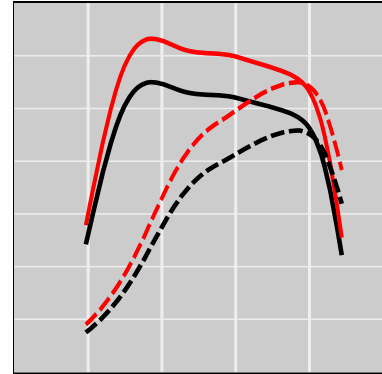

## Case IH Puma 160 CVX 6.7L IvecoCursor/FPT Tier 4A, 158 HP

### Power Enhancement

	Power	Torque
Stock	158 HP	566 lb-ft
<b>STEINBAUER</b>	<b>198 HP</b>	<b>707 lb-ft</b>

Price: on request  
 Part Number: 230102  
 Designation: ST-AGRI-102333-FPT  
 One Year Guarantee (on STEINBAUER products): Free