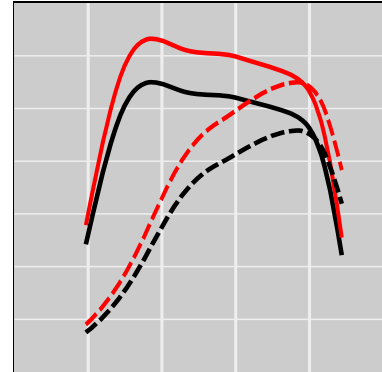

Case IH Puma 165 CVX 6.7L IvecoCursor/FPT Tier 3, 165 HP

Power Enhancement

	Power	Torque
Stock	165 HP	571 lb-ft
STEINBAUER	207 HP	714 lb-ft

Price:	on request
Part Number:	220210
Designation:	STT-LSDT-101260-400
One Year Guarantee (on STEINBAUER products):	Free

Additional Products

	Part Number	Price
Switch	200086	$20