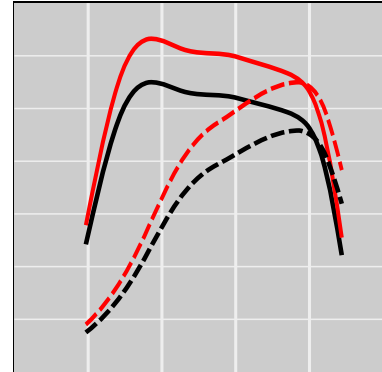

Case IH Puma 185 (2014-Current) 6.7L FPT Tier 4B / Tier 4F, 177 HP

Power Enhancement

	Power	Torque
Stock	177 HP	612 lb-ft
STEINBAUER	212 HP	0 lb-ft

Price: on request
 Part Number: 220708
 Designation: STT-LSDT-102823-275
 One Year Guarantee (on STEINBAUER products): Free

Power Enhancement

	Power	Torque
Stock	177 HP	612 lb-ft
STEINBAUER	212 HP	0 lb-ft

Price: on request
 Part Number: 220808
 Designation: STT-LSDT-103384-275
 One Year Guarantee (on STEINBAUER products): Free