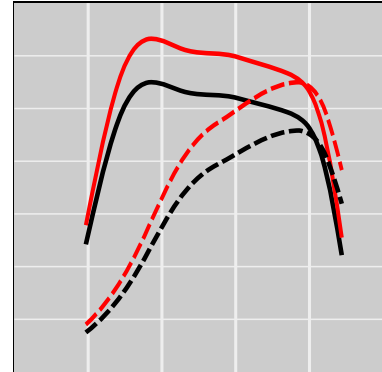

Case IH Puma 220 6.7L FPT Tier 4B / Tier 4F, 220 HP

Power Enhancement

	Power	Torque
Stock	220 HP	0 lb-ft
STEINBAUER	264 HP	0 lb-ft

Price: on request
 Part Number: 220708
 Designation: STT-LSDT-102823-275
 One Year Guarantee (on STEINBAUER products): Free