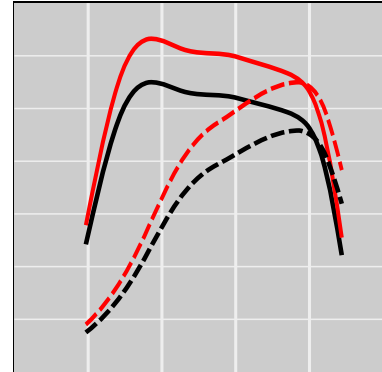

## Case IH Puma 240 6.7L FPT Tier 4B / Tier 4F, 240 HP

### Power Enhancement

	Power	Torque
Stock	240 HP	0 lb-ft
<b>STEINBAUER</b>	<b>288 HP</b>	<b>0 lb-ft</b>

Price: on request  
 Part Number: 220708  
 Designation: STT-LSDT-102823-275  
 One Year Guarantee (on STEINBAUER products): Free