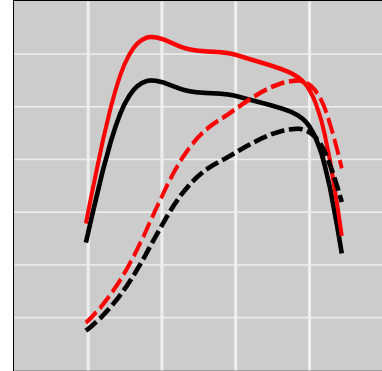

Case IH Steiger 500 (Model Year: 2016-2025) 12.9L FPT Cursor 13 Tier 4B / Tier 4F, 500 HP

Power Enhancement

	Power	Torque
Stock	500 HP	1751 lb·ft
STEINBAUER	625 HP	0 lb·ft

Price:	on request
Part Number:	240076
Designation:	ST-AGRI-105828-CNH
One Year Guarantee (on STEINBAUER products):	Free

Additional Products

	Part Number	Price
Switch	200086	$20