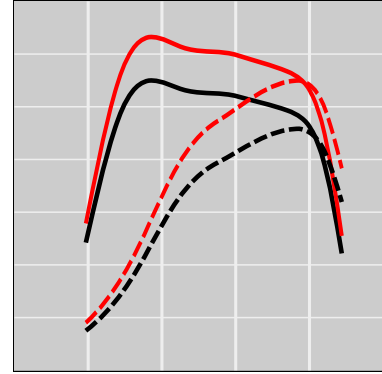

Case IH Steiger 500 Quadtrac (2014-2015) 12.9L FPT Cursor 13 Tier 4B / Tier 4F, 500 HP

Power Enhancement

	Power	Torque
Stock	500 HP	1751 lb·ft
STEINBAUER	625 HP	0 lb·ft

Price:	on request
Part Number:	220553
Designation:	STT-LSDT-102265-400
One Year Guarantee (on STEINBAUER products):	Free

Additional Products

	Part Number	Price
Switch	200086	$20