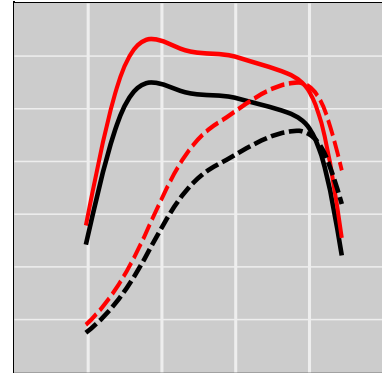

Case IH Steiger 500 Quadtrac (Model Year: 2016-2025) 12.9L FPT Cursor 13 Tier 4B / Tier 4F, 500 HP

Power Enhancement

| | Power | Torque |
|-------------------|---------------|----------------|
| Stock | 500 HP | 1751 lb·ft |
| STEINBAUER | 625 HP | 0 lb·ft |