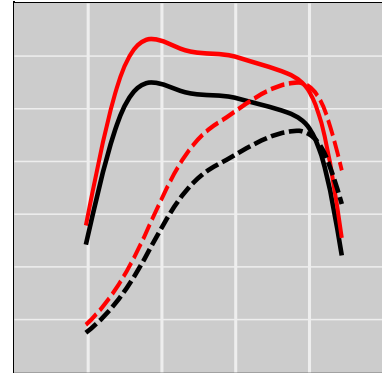

Case IH Steiger 540 Quadtrac (Model Year: 2016-2025) 12.9L FPT Tier 4B / Tier 4F, 535 HP

Power Enhancement

	Power	Torque
Stock	535 HP	0 lb·ft
STEINBAUER	668 HP	0 lb·ft

Price: on request
Part Number: 240076
Designation: ST-AGRI-105828-CNH
One Year Guarantee (on STEINBAUER products): Free

Additional Products

	Part Number	Price
Switch	200086	$20

STEINBAUER Tuning Technologies Inc. Halifax Station 364 Crompton Street Charlotte, NC 28273 Toll Free: 1-877-886-4649 T: 704-587-0856 F: 704-587-0896 E: info@steinbauerusa.com