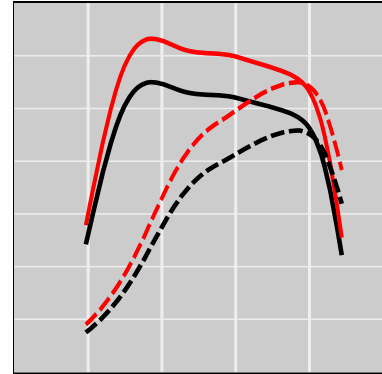

Case IH STX Steiger 485 12.9L IvecoCursor/FPT, 485 HP

Power Enhancement

	Power	Torque
Stock	485 HP	0 lb-ft
STEINBAUER	630 HP	0 lb-ft

Price: on request
Part Number: 220421
Designation: STT-LSDT-101261-600
One Year Guarantee (on STEINBAUER products): Free