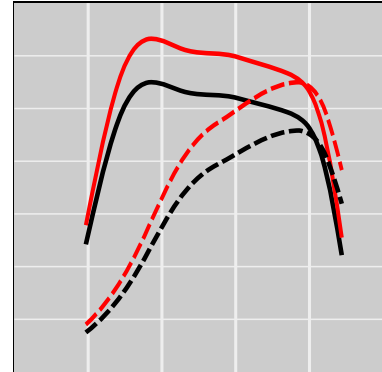

Case IH WD2104 6.7L FPT Tier 4B / Tier 4F, 220 HP

Power Enhancement

	Power	Torque
Stock	220 HP	0 lb-ft
STEINBAUER	264 HP	0 lb-ft

Price: on request
 Part Number: 220708
 Designation: STT-LSDT-102823-275
 One Year Guarantee (on STEINBAUER products): Free