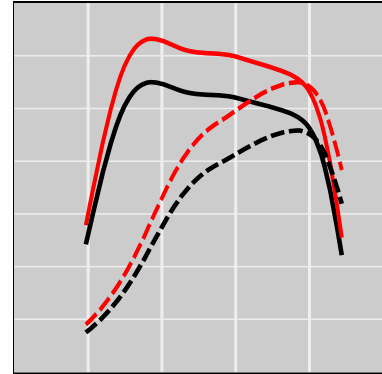

Challenger MT465B 4.4L CAT C4.4 (CR), 95 HP

Power Enhancement

	Power	Torque
Stock	95 HP	0 lb-ft
STEINBAUER	119 HP	0 lb-ft

Price: on request
 Part Number: 230169
 Designation: ST-AGRI-104012-PER
 One Year Guarantee (on STEINBAUER products): Free