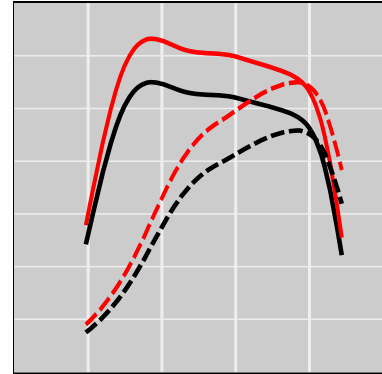

Claas Axion 830 6.7L FPT Tier 4, 221 HP

Power Enhancement

	Power	Torque
Stock	221 HP	749 lb-ft
STEINBAUER	290 HP	937 lb-ft

Price: on request
 Part Number: 220708
 Designation: STT-LSDT-102823-275
 One Year Guarantee (on STEINBAUER products): Free

Power Enhancement

	Power	Torque
Stock	221 HP	749 lb-ft
STEINBAUER	290 HP	937 lb-ft

Price: on request
 Part Number: 220808
 Designation: STT-LSDT-103384-275
 One Year Guarantee (on STEINBAUER products): Free