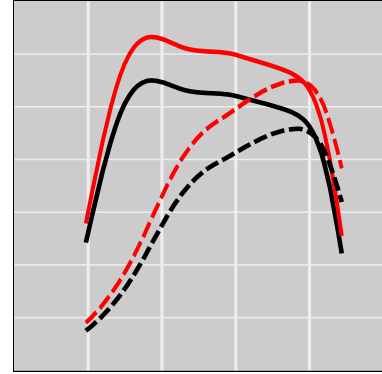

John Deere 412R 9.0L PowerTech Tier 4F (Rectangular Injector Connector), 326 HP

Power Enhancement

	Power	Torque
Stock	326 HP	0 lb-ft
STEINBAUER	406 HP	0 lb-ft

Price: on request
Part Number: 230190
Designation: ST-AGRI-104269-JDR
One Year Guarantee (on STEINBAUER products): Free